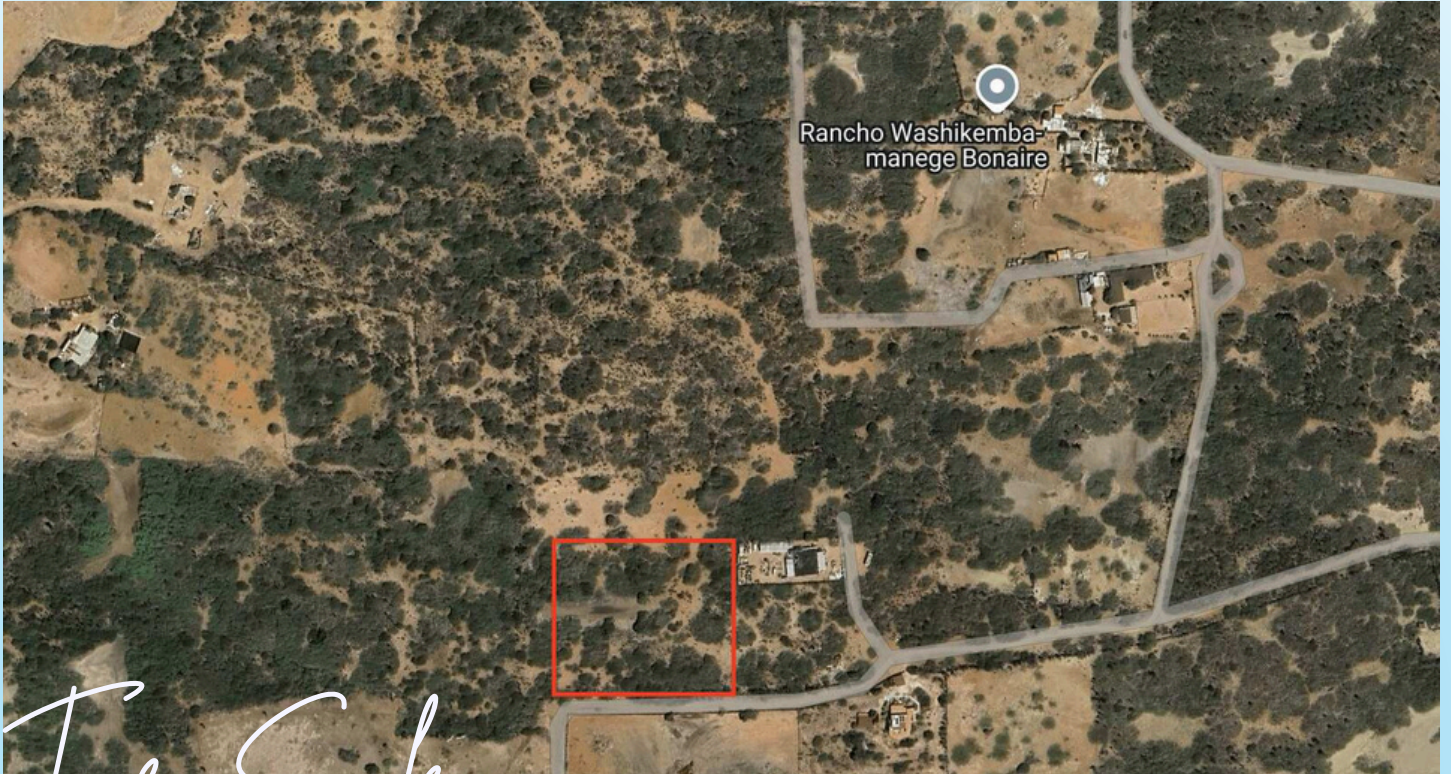

WASHIKEMBA 5-C-112

For Sale

Excluding Buyers Costs

\$25 PER M2

Serene Kunuku Lot in Washikemba! Discover the beauty of Bonaire with this expansive 10,000 m² kunuku lot, nestled in the peaceful Washikemba area. Surrounded by pristine nature, this privately owned land offers the perfect setting for a tranquil escape or eco-friendly development. Whether you're looking to build your dream retreat or preserve a piece of Bonaire's untouched landscape, this property presents endless potential. With serene, natural surroundings and an asking price of just \$25 per m², envision your own sanctuary where you can relax and recharge for years to come.